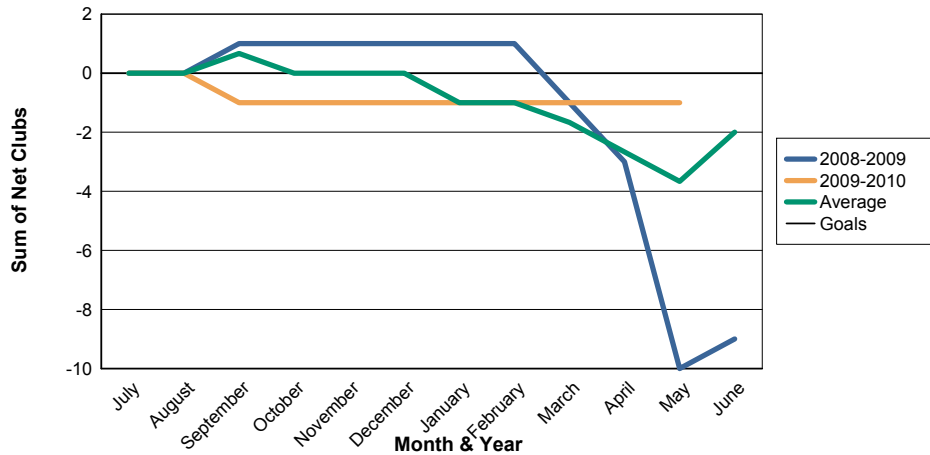

3 Year Comparisons for GMT Constitutional Area 1

By GMT District

As of May 2010

Sum of New Clubs/ Month & Year

For District 1 A

Sum of Dropped Clubs/ Month & Year

For District 1 A

Sum of Net Clubs/ Month & Year

For District 1 A

Sum of Charter Members/ Month & Year

For District 1 A

3 Year Comparisons for GMT Constitutional Area 1

By GMT District

As of May 2010

Sum of New Members/ Month & Year

For District 1 A