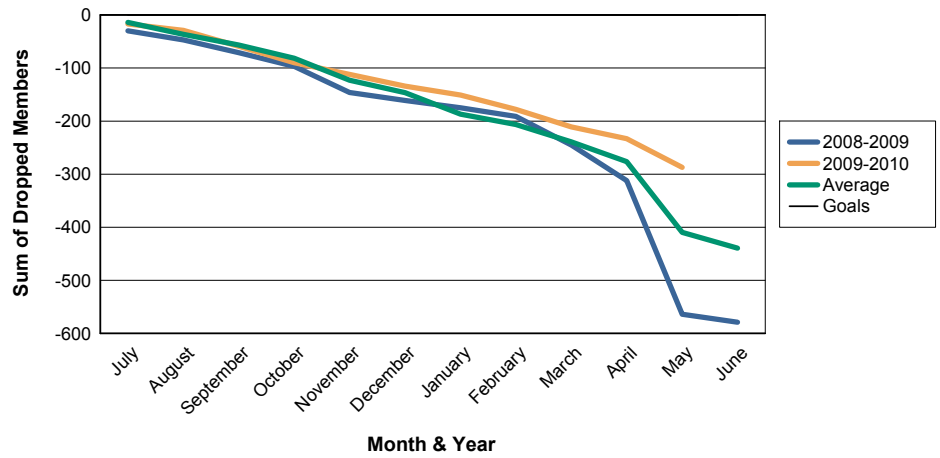

For District 1 A

Sum of Charter Members/ Month & Year

For District 1 A

3 Year Comparisons for GMT Constitutional Area 1

By GMT District

As of May 2010

Sum of New Members/ Month & Year

For District 1 A

Sum of Dropped Members/ Month & Year

For District 1 A

Sum of Net Members/ Month & Year

For District 1 A