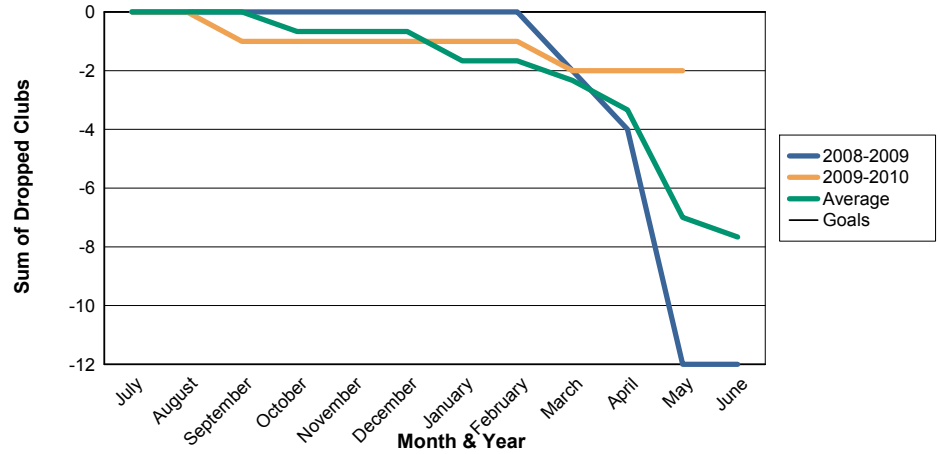

3 Year Comparisons for GMT Constitutional Area 1

By GMT District

As of May 2010

Sum of New Clubs/ Month & Year

For District 1 A

Sum of Dropped Clubs/ Month & Year

For District 1 A

Sum of Net Clubs/ Month & Year