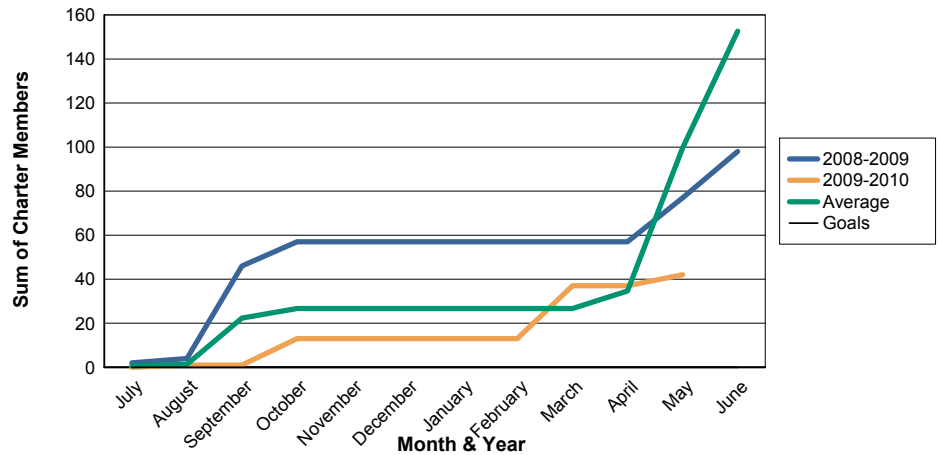

3 Year Comparisons for GMT Constitutional Area 1

By GMT District

As of May 2010

Sum of New Clubs/ Month & Year

For District 1 A

Sum of Dropped Clubs/ Month & Year

For District 1 A

Sum of Net Clubs/ Month & Year

For District 1 A

Sum of Charter Members/ Month & Year

For District 1 A

3 Year Comparisons for GMT Constitutional Area 1

By GMT District

As of May 2010

Sum of New Members/ Month & Year

For District 1 A