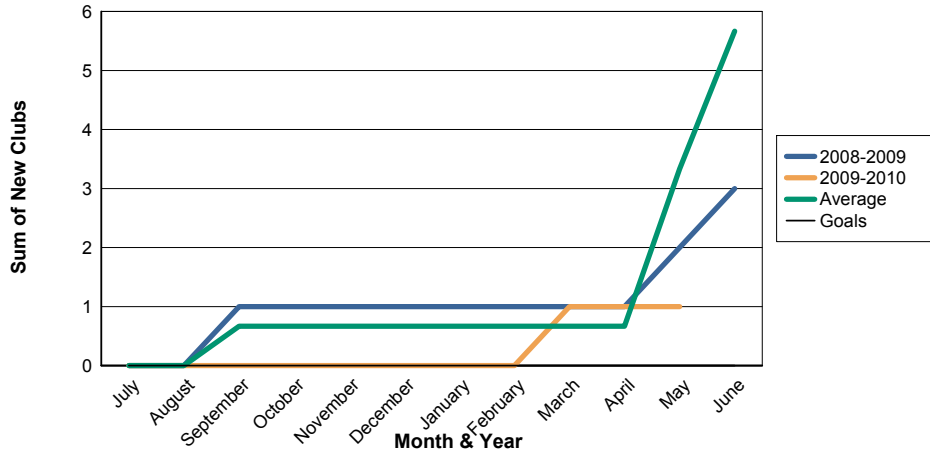

3 Year Comparisons for GMT Constitutional Area 1

By GMT District

As of May 2010

Sum of New Clubs/ Month & Year

For District 1 A

Sum of Dropped Clubs/ Month & Year

For District 1 A

Sum of Net Clubs/ Month & Year

For District 1 A

Sum of Charter Members/ Month & Year

For District 1 A

3 Year Comparisons for GMT Constitutional Area 1

By GMT District

As of May 2010

Sum of New Members/ Month & Year

For District 1 A