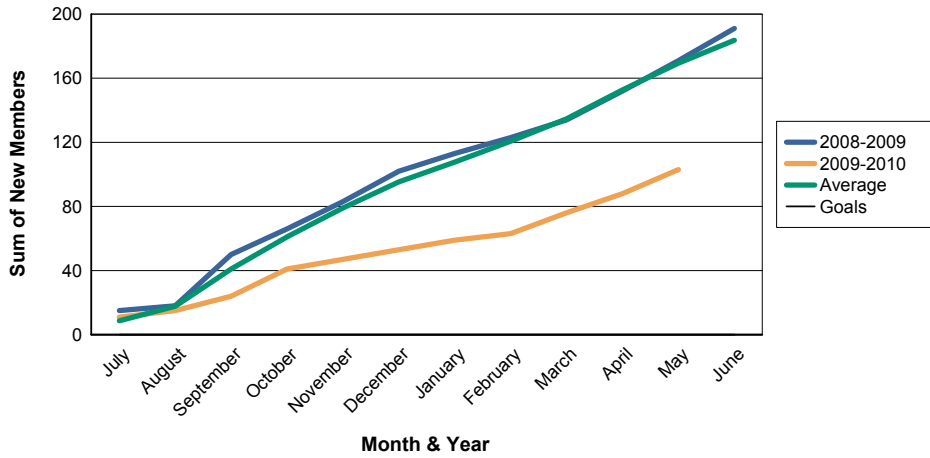

3 Year Comparisons for GMT Constitutional Area 1

By GMT District

As of May 2010

Sum of New Clubs/ Month & Year

For District 1 A

Sum of Dropped Clubs/ Month & Year

For District 1 A

Sum of Net Clubs/ Month & Year

For District 1 A

Sum of Charter Members/ Month & Year

For District 1 A

3 Year Comparisons for GMT Constitutional Area 1

By GMT District

As of May 2010

Sum of New Members/ Month & Year

For District 1 A

Sum of Dropped Members/ Month & Year

For District 1 A

Sum of Net Members/ Month & Year

For District 1 A